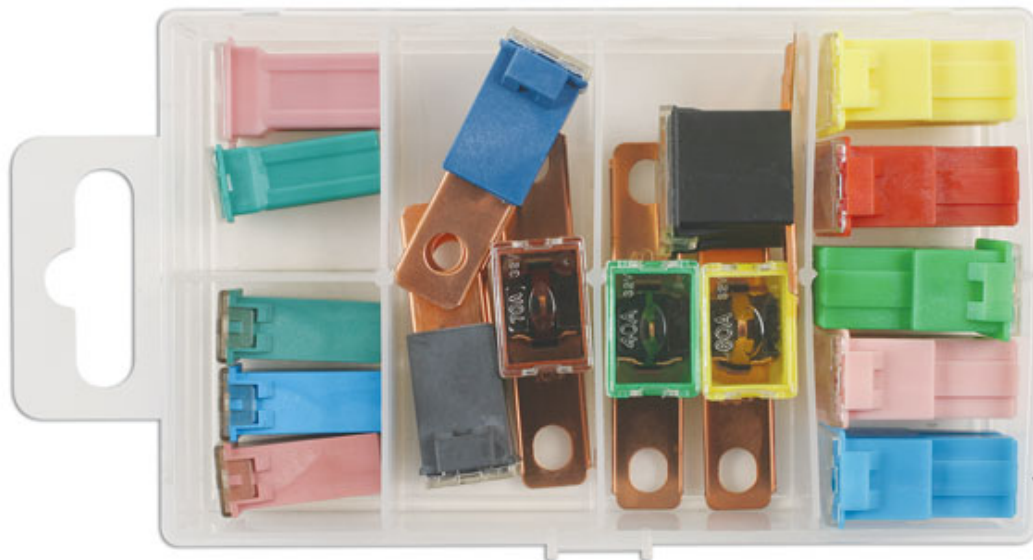

Assortiment de fusibles Type PAL & J - 16 pcs

A mixed set of J-type cartridge fuses and a range of female, male and bent PAL fuses for automotive use. Supplied in a small box, ideal to store in the glove box or tool box for quick and easy access.

Additional Information

- Assortiment populaire de fusibles Type PAL & J
- Le kit contient les fusibles types J: 20amp, 30amp, 40amp.

Les fusibles femelles PAL Mini 30amp, 40amp.

Les fusibles PAL Mâle 40amp, 60amp, 70amp, 80amp & 100amp.
Les fusibles PAL Femelle 20amp, 30amp, 40amp, 50amp & 60amp.

- Voltage maximum 32 VDC
- Conforme au Standard ISO 8820-4, RoHS
- 16 pcs

<http://product/30725>